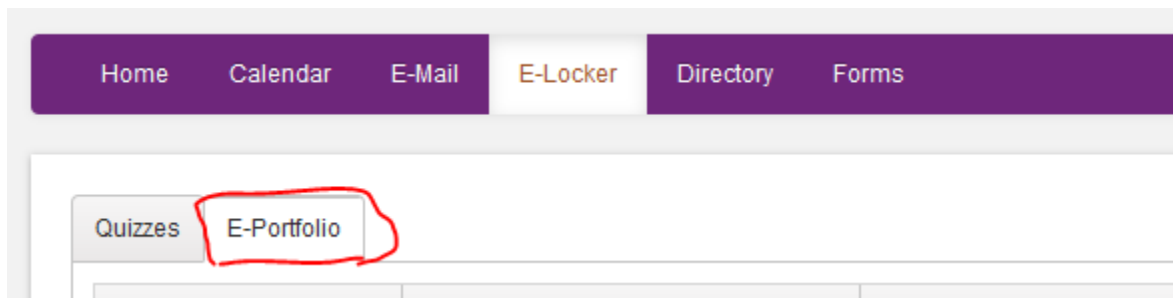

View/Print Reports - Parents

To view the reports:

Log into PlusPortals (www.plusportals.com/ssesh), then Click on “E-Locker”

**If you have issues logging into PlusPortals, please contact SSES IT Department*

In the next screen, make sure that “E-Portfolio” is selected.

From here, just look for the report you are trying to look at. By default, the most recent report will be at top. All you need to do is click the download icon to download and then you can open it to view/print the report.